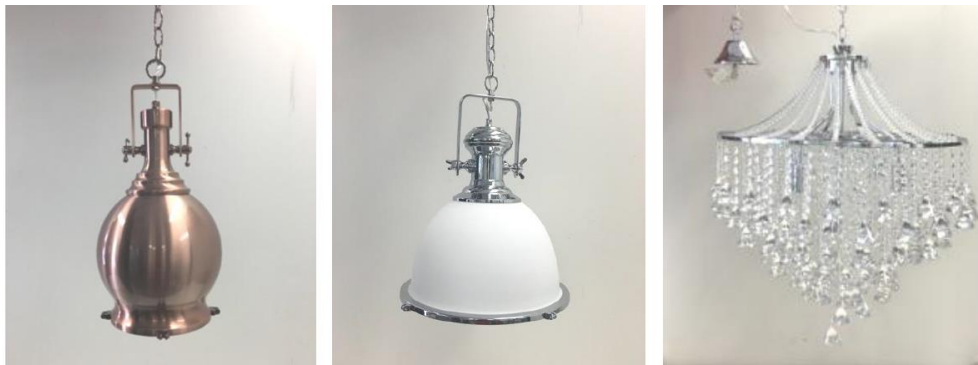

Product Safety Recall

Searchlight Siebe, Quay & Regis Pendants & Chandeliers

Searchlight Siebe 1 Light Copper Pendant (Product No: 101468850)
Searchlight Quay 1 Light Chrome Pendant (Product No: 101468868)
Searchlight Regis Chrome and Clear Chandelier (Product No: 101468841)

Sold nationally in Masters Home Improvement stores from 4th April 2015 to 7th December 2015

Defect: Light fittings do not comply with the standard AS/NZS 60598.1. The luminaire may become electrically live due to inadequate clearance between the terminal block and its metal parts.